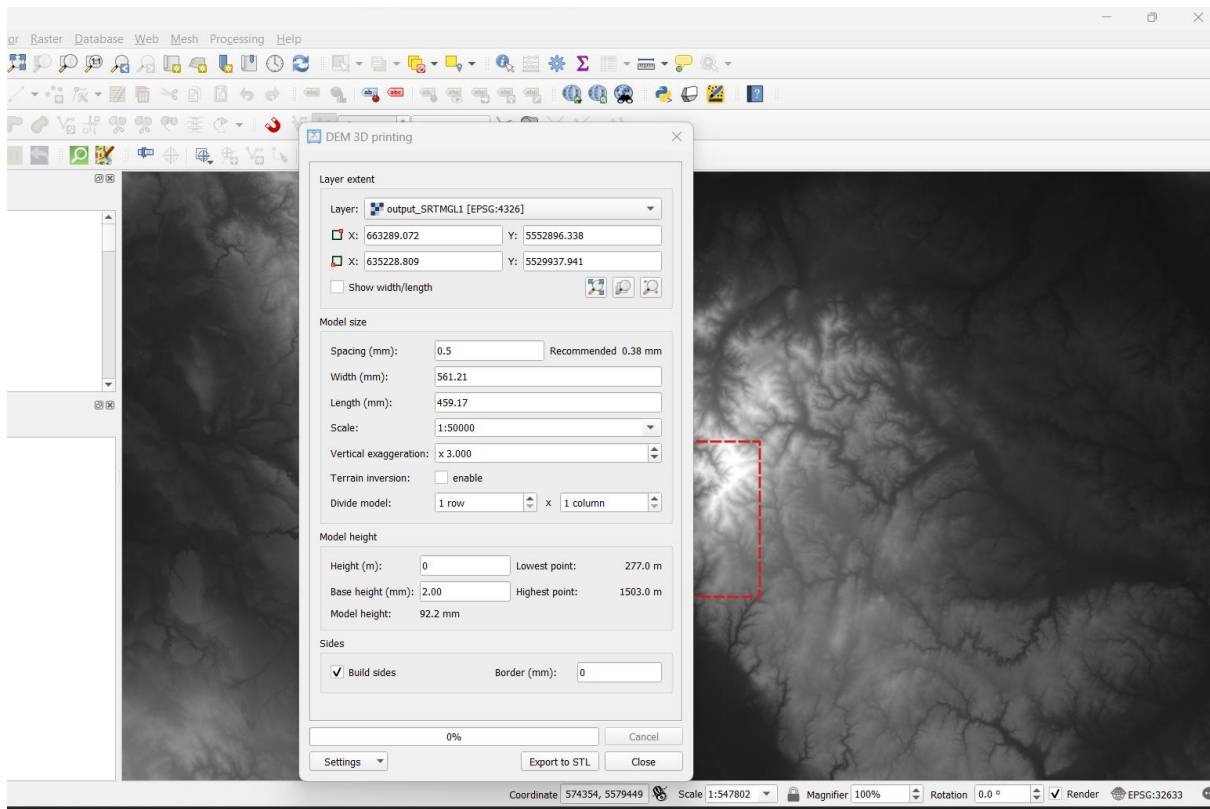

Thematic Cartography

Assignment

Colored Terrain Model

Muhammad Bilal

QGIS Pugin DEM to 3D

3D Builder Output